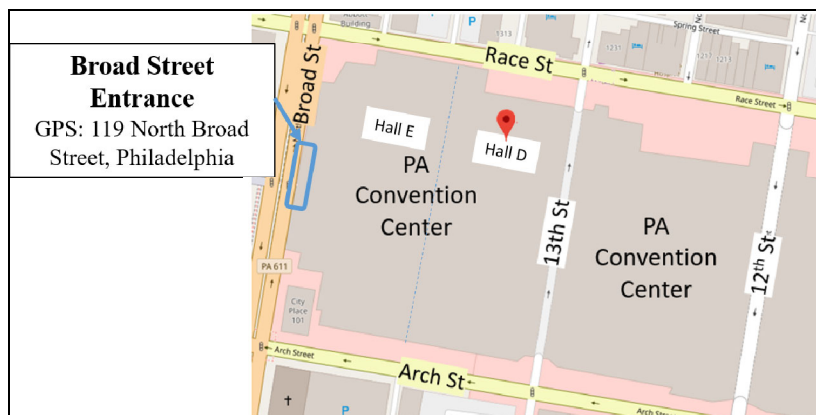

PENNSYLVANIA CONVENTION CENTER (PACC)

1101 Arch Street, Philadelphia, PA 19107

www.paconvention.com/attendees/travel-to-pa-convention-center

REPORT TO HALL E AT THE TIME ASSIGNED ON YOUR ADMISSION TICKET

MAIN TESTING WILL BE IN HALL D – You will be admitted shortly after arrival and after storing your personal belongings.

Convention Center Entrances:

Please visit the board's web site at <http://www.pabarexam.org> often for the latest updates on the administration of the bar examination