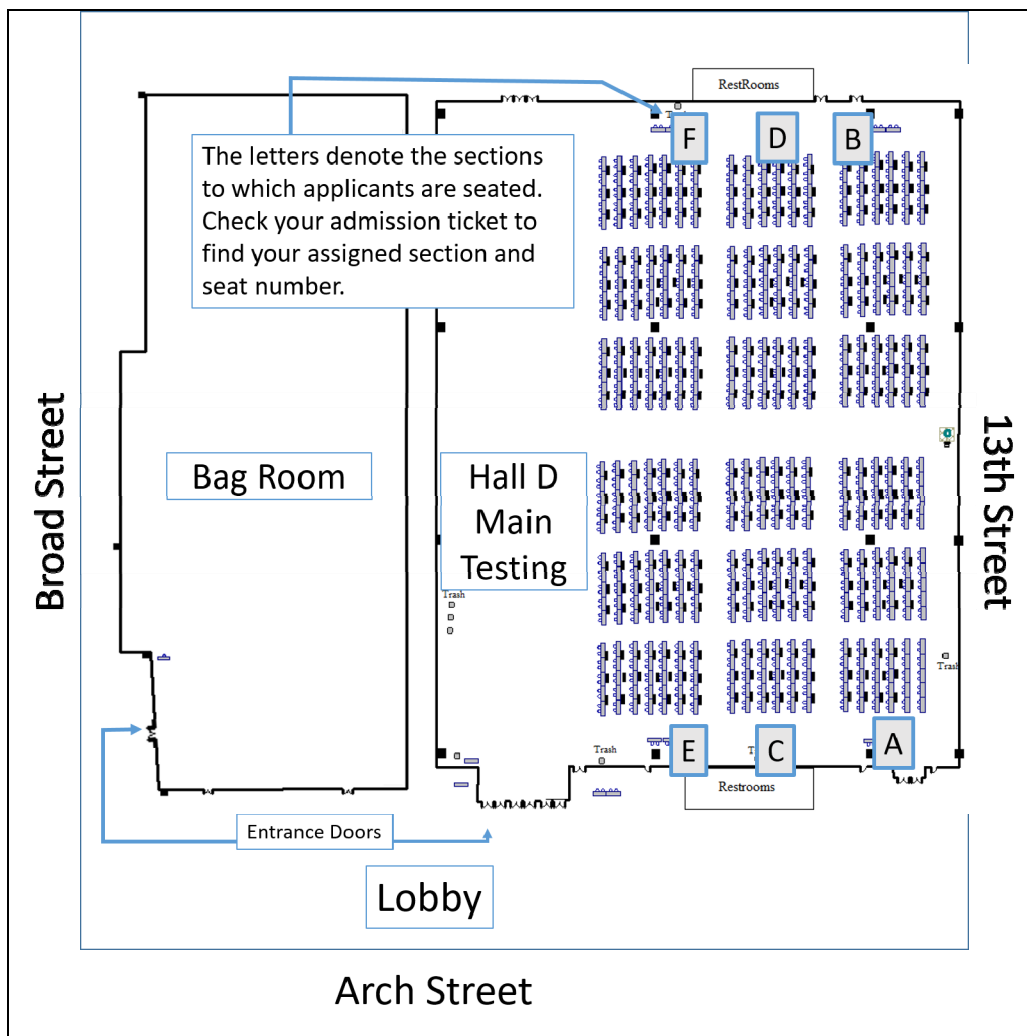

PENNSYLVANIA CONVENTION CENTER (PACC)

1101 Arch Street, Philadelphia, PA 19107

www.paconvention.com/attendees/travel-to-pa-convention-center

REPORT TO HALL E AT THE TIME ASSIGNED ON YOUR ADMISSION TICKET

MAIN TESTING WILL BE IN HALL D – You will be admitted shortly after arrival and after storing your personal belongings.

Convention Center Entrances:

Please visit the board's web site at <http://www.pabarexam.org> often for the latest updates on the administration of the bar examination