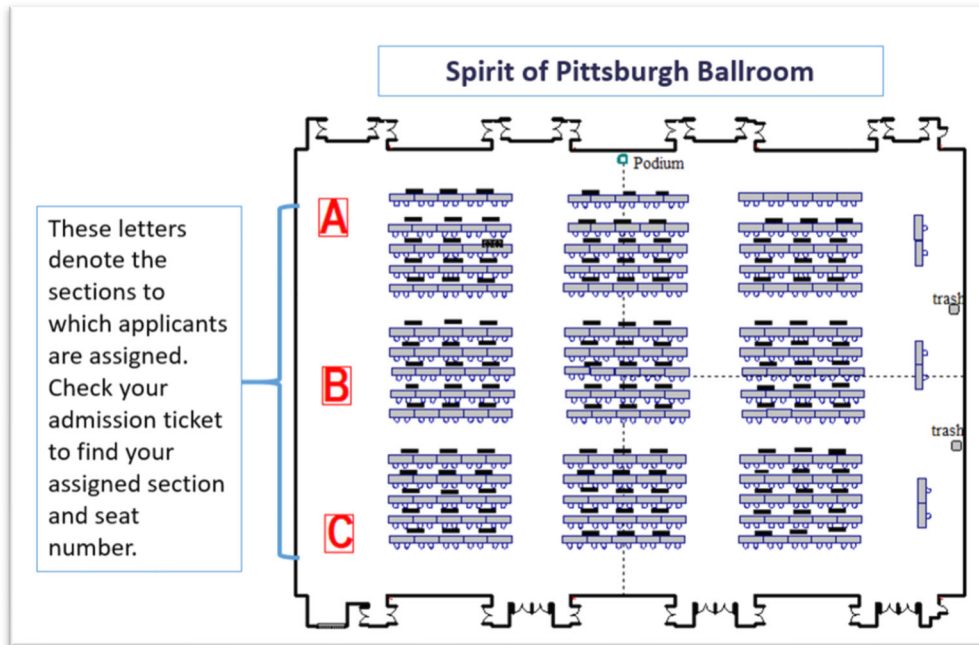

DAVID L. LAWRENCE CONVENTION CENTER (DLLCC)

1000 Fort Duquesne Boulevard, Pittsburgh, Pa 15222

<http://www.pittsburghcc.com/directions-parking/>

REPORT TO BALLROOM GALLERY FOR REGISTRATION (3RD FLOOR) – AT THE TIME ASSIGNED ON YOUR TICKET

MAIN TESTING WILL BE IN THE SPIRIT OF PITTSBURGH BALLROOM -- You will be admitted shortly after arrival and after storing your personal belongings.

Convention Center Entrances:

Please visit the board's web site at <http://www.pabarexam.org> often for the latest updates on the administration of the bar examination