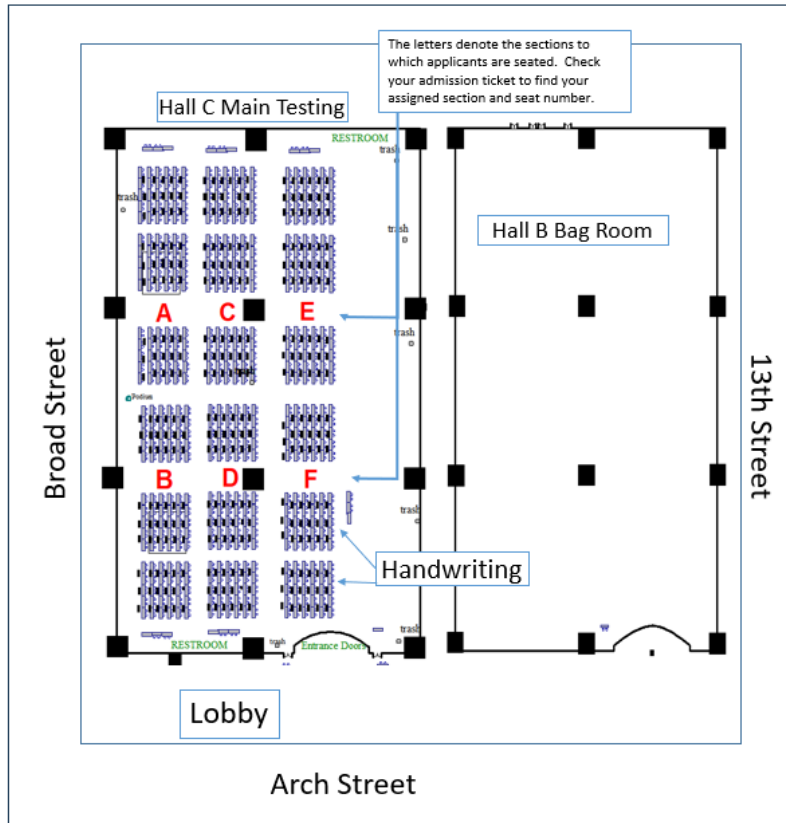

PENNSYLVANIA CONVENTION CENTER (PACC)

1101 Arch Street, Philadelphia, PA 19107

www.paconvention.com/attendees/travel-to-pa-convention-center

REPORT TO HALL C AT THE TIME ASSIGNED ON YOUR ADMISSION TICKET

MAIN TESTING WILL BE IN HALL C – You will be admitted shortly after arrival and after storing your personal belongings.

Convention Center Entrances:

Please visit the board's web site at <http://www.pabarexam.org> often for the latest updates on the administration of the bar examination