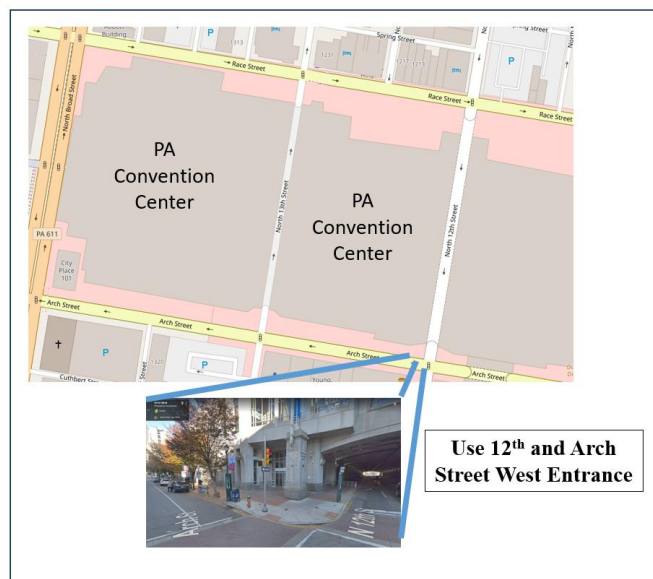

PENNSYLVANIA CONVENTION CENTER (PACC)

1101 Arch Street, Philadelphia, PA 19107

www.paconvention.com/attendees/travel-to-pa-convention-center

REPORT TO HALL C AT THE TIME ASSIGNED ON YOUR ADMISSION TICKET

MAIN TESTING WILL BE IN HALL C – You will be admitted shortly after arrival and after storing your personal belongings.

Convention Center Entrances:

Please visit the board's web site at <http://www.pabarexam.org> often for the latest updates on the administration of the bar examination